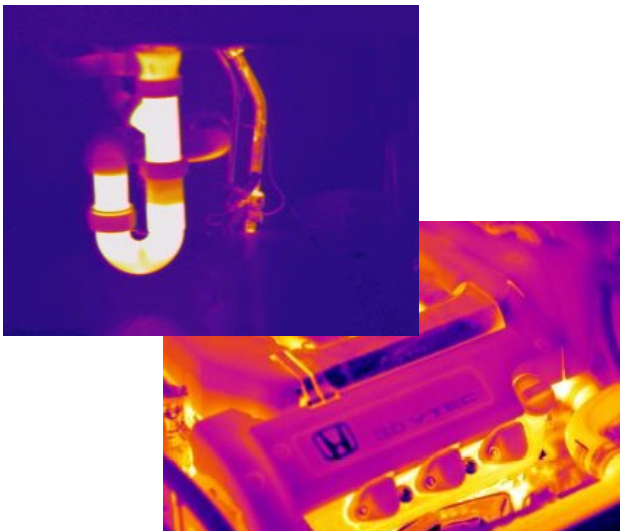

S1

Smart Thermal Camera

The S1 is a Smart Thermal Camera from SATIR as a part of a new R&D development to make thermal imaging smart. It has an open android platform making it an easy to use device to suit all level of thermal imaging users.

It has an 256x192 IR detector which will deliver 49,152 pixels to the end-users screen. It also features a 48MP Digital Camera allowing the device to be multifunctional. It has great storage for videos and images with a memory capacity of 256GB.

It also has a good temperature range of $-20^{\circ}\text{C} \sim +550^{\circ}\text{C}$. With a measurement accuracy of $\pm 2^{\circ}\text{C}$ or $\pm 2\%$ of readings

Key Features

- Smart Device Platform
- Open Android Platform
- Easy to Use Device
- 256x192 IR Detector
- 48MP Digital Camera
- Temperature Range of $-20^{\circ}\text{C} \sim +550^{\circ}\text{C}$