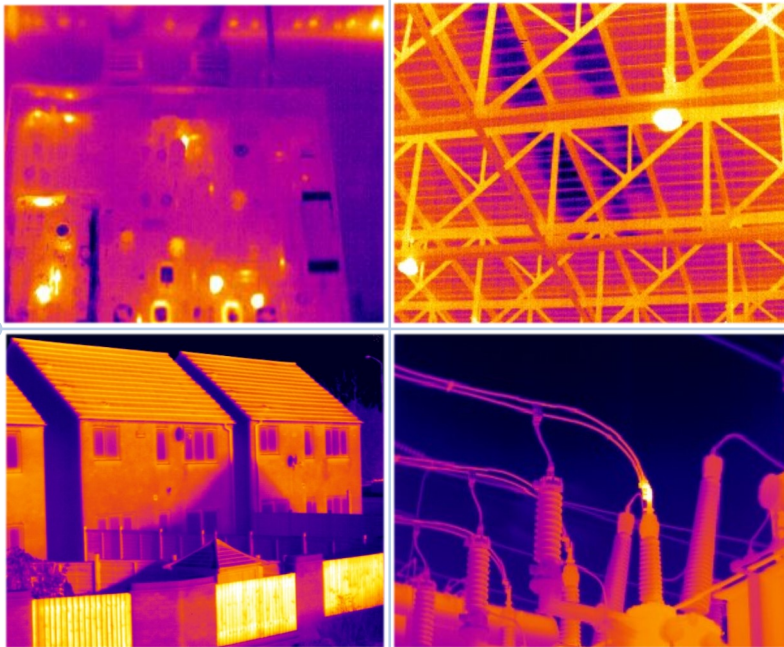

### *High Performance IR Camera with Laser Ranging*

SATIR D300 has been designed with the user in mind to ensure that it is simple to use while delivering a high quality image with a 384x288 resolution.

The D300 comes with a laser ranging feature which allows the user to point the laser to the target and it automatically focus the image.

The D300 comes with Duo Vision Plus and a touch screen that will auto focus to ensure the user has a clearly focused thermal image. This means when generating a report the image is already focused which enables accurate evaluation.

Marley's Lane, Drogheda, Co. Louth, Ireland

Tel: + 353 (41) 9846786

Email: [enquiry@satir.com](mailto:enquiry@satir.com)

Website: [www.satir.com](http://www.satir.com)

Camera Name	D300
<b>D300 Specification</b>	
Detector Resolution	384x288
Thermal Sensitivity (N.E.T.D)	≤0.05°C@30°C
Spatial Resolution	1.3 mrad
Focus Mechanism	Motorised
<b>Measurement</b>	
Temperature Range	-20°C ~ + 600°C, up to 1500°C (Optional)
Accuracy	±2°C or ± 2% of readings
<b>Image Presentation</b>	
Image Mode	IR/Digital/Duo-Vision
Visible Pixels	HD 5MP Digital Camera
LCD Display	3.5" Capacitive Touch Screen
Image Output Mode	Analogue Video Output
File Format (Thermal/Visual)	JPEG
<b>Laser</b>	
Laser Type	Class 2, 1mW/635nm, red
Laser Ranging	Yes—Auto focus the camera
Measurement Range	0.05m—30m
<b>Environmental</b>	
Encapsulation	IP54
Shock/Vibration Resistance	25G/2G
Operating Temperature	-20°C ~ +50°C
<b>Physical Characteristics (Camera Body)</b>	
Weight	0.85KG
Dimensions	Height 25cm Camera Head Length 13cm
<b>Additional Features</b>	
Built-in Memory	Yes
Ports	USB Type C
Video Record	Yes
Bluetooth	Yes (Optional)
Real time transmission	USB real time transmission with temperature data (optional)