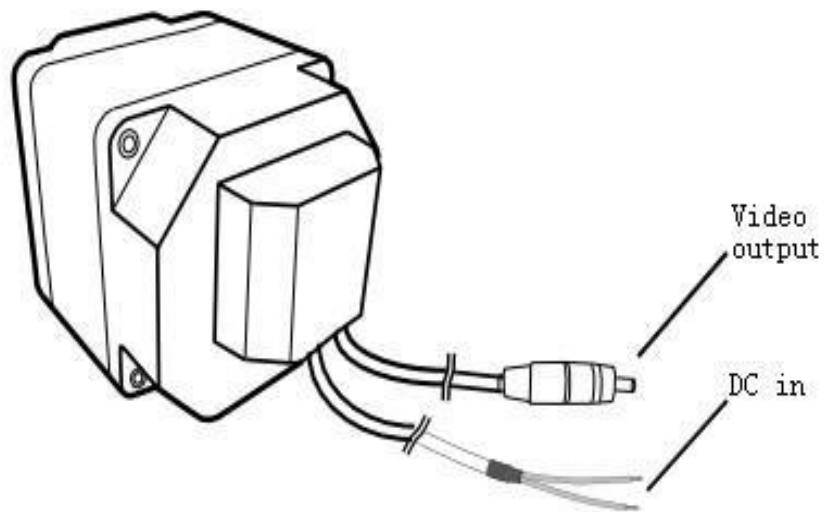

Read on to learn about preventing malfunction of IR camera

Avoid damaging the detector of the IR camera

Warning: Do not aim the IR camera directly into the sun or at other intense heat source which could damage the Detector of the IR camera.

Identifying the parts

Front view

Back view

Using the camera

1. Connect the Interface of the cable to the Interface of the camera.
2. Connect the Video Output to the car LCD display or optional LCD display.
3. Connect the Power Input to the car cigarette lighter connector or the corresponding cable.
4. Turn on the LCD display; you can see the thermal image.